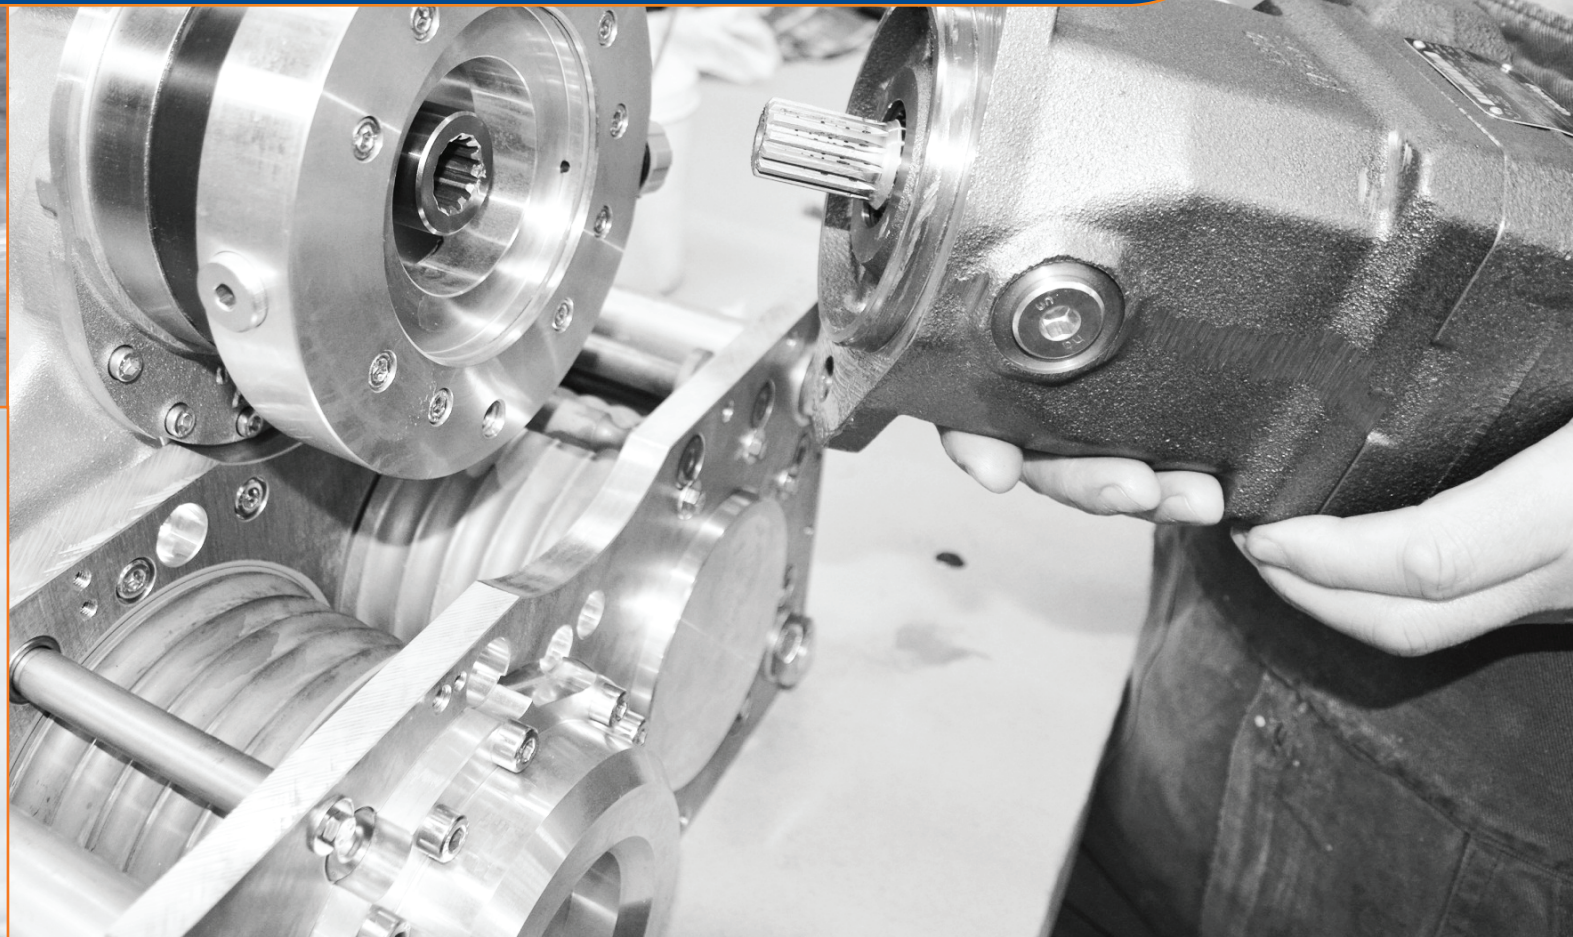

Premium Hoisting and Pulling Solutions

ROTZLER is an international leading manufacturer of hydraulic winches and winch systems for lifting and pulling loads.

Together with renowned body builders we develop first class winch solutions for the use in various applications. These include recovery and rescue vehicles, cranes, marine cranes, drilling equipment and military vehicles.

ROTZLER offers customized solutions from a single source. Our products range is available from high-quality standard winches on individual systems solutions to comprehensive services.

We thereby meet the highest safety standards and offer products up to the technical level. Their compact and modular design allows an individual integration in different vehicles. On request, we provide our customers the winch installation into the vehicle.

ROTZLER - The experts for winches and winch systems.

Winches and Winch systems

ROTZLER winches and winch systems meet the highest standards of quality and safety.

- High-quality products manufactured to the latest technical level and according to the highest safety standards
- Product series TITAN (hoisting winches) and TREIBMATIC (pulling winches) are used in international markets
- Compact winch design allows individual integration in different vehicles and applications

Winch integration

ROTZLER takes over the customer-specific winch installation in the vehicle.

- Planning and design of the matching winch solution for individual requirements
- In close cooperation with our customers tailor-made wind systems are implemented
- Perfect integration in the vehicles by our professional construction team in Steinen or directly at our customers